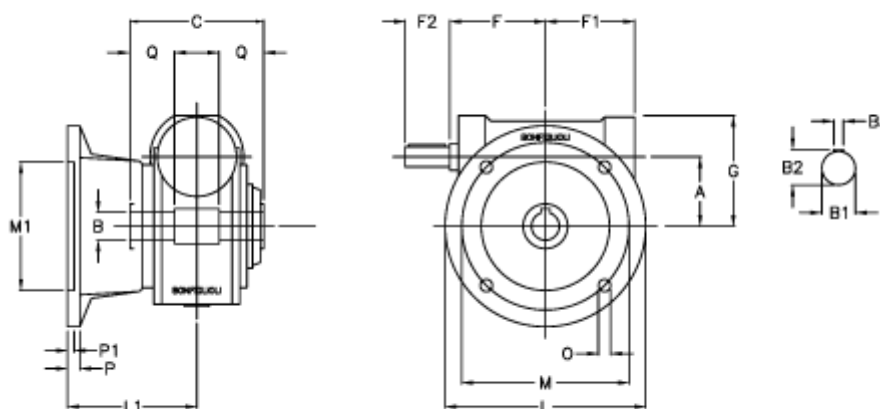

Data Sheet

Article number: 3901049060400

Description: Worm gear with solid input shaft
VF 49F-60-HS

Measures

a	= 49.5	F1 = 63	P = 12
B	= 25	F2 = 40	P1 = 10
B1	= 16	g = 80	Q = 22.5
B2	= 18.0	L = 125	
B3	= 5	L1 = 85.5	
C	= 82	m = 90	
Description	= VF 49F-xx-HS	M1 = 70	
F	= 65.0	O = 10.5	